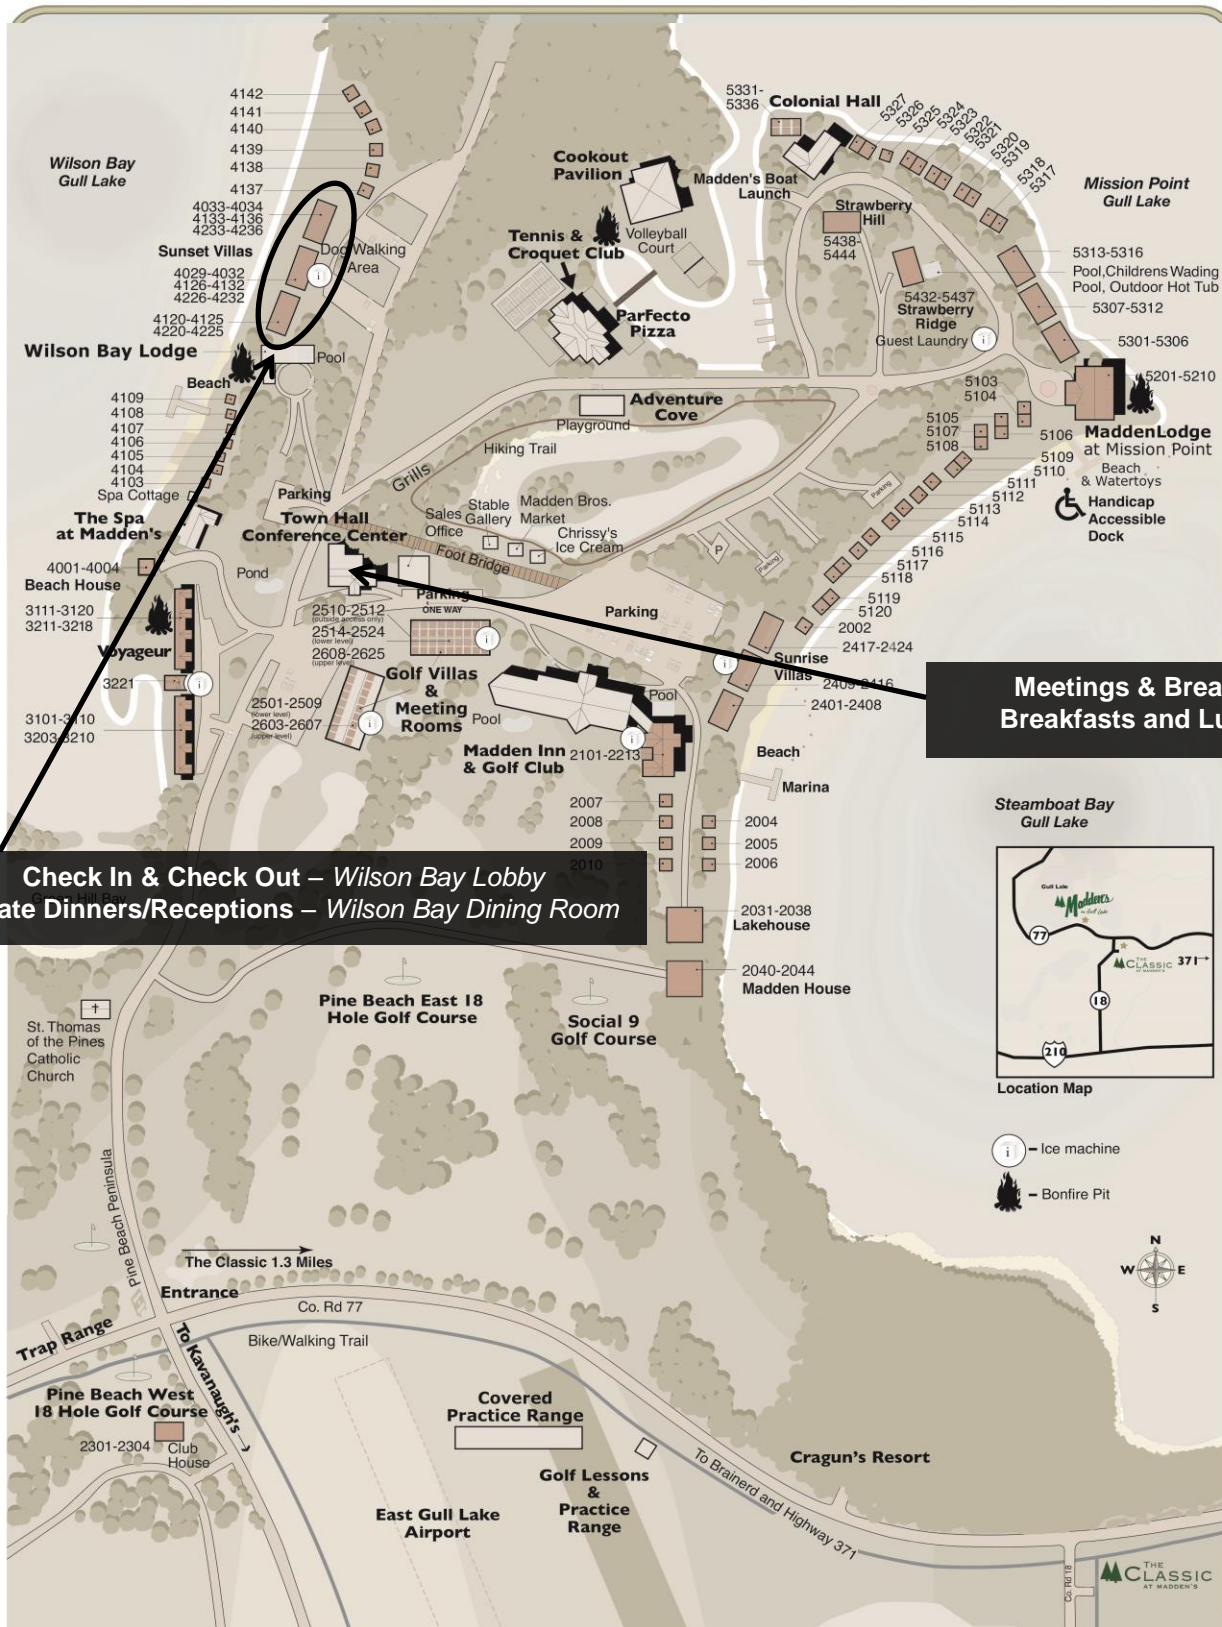

# 10th Annual MN Breastfeeding Coalition Meeting

**Check In & Check Out – Wilson Bay Lobby**  
**Private Dinners/Receptions – Wilson Bay Dining Room**

**Meetings & Breakouts**  
**Breakfasts and Lunches**

-  – Ice machine
-  – Bonfire Pit